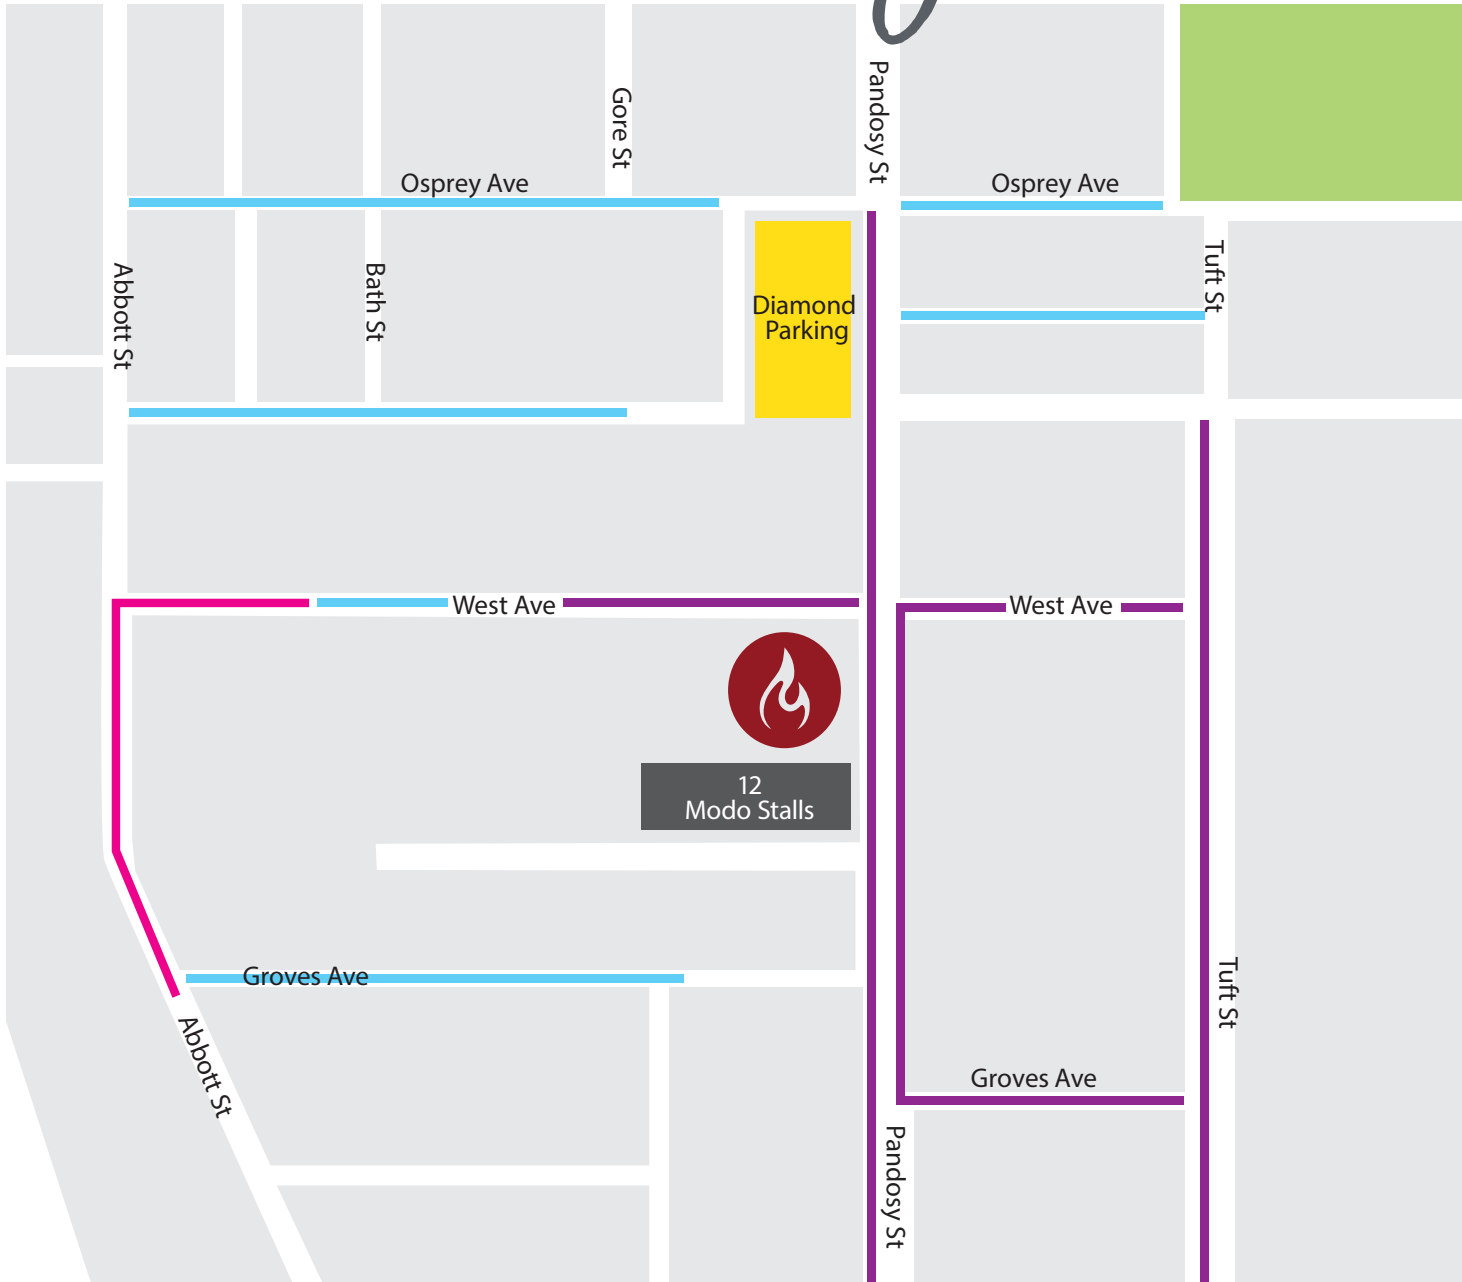

Parking Options

■ 12 stalls reserved for Modo Yoga.
Only park in the Modo Yoga stalls.

THIS LOT IS PATROLLED BY DIAMOND PARKING
MONDAY TO FRIDAY 8 AM-5 PM

■ \$2.50 for 2 hours,
M- F | 9 AM - 5 PM

■ Free parking | 2 hour limit
M- F | 9 AM - 5 PM

■ Free parking unlimited

MODO YOGA
Kelowna